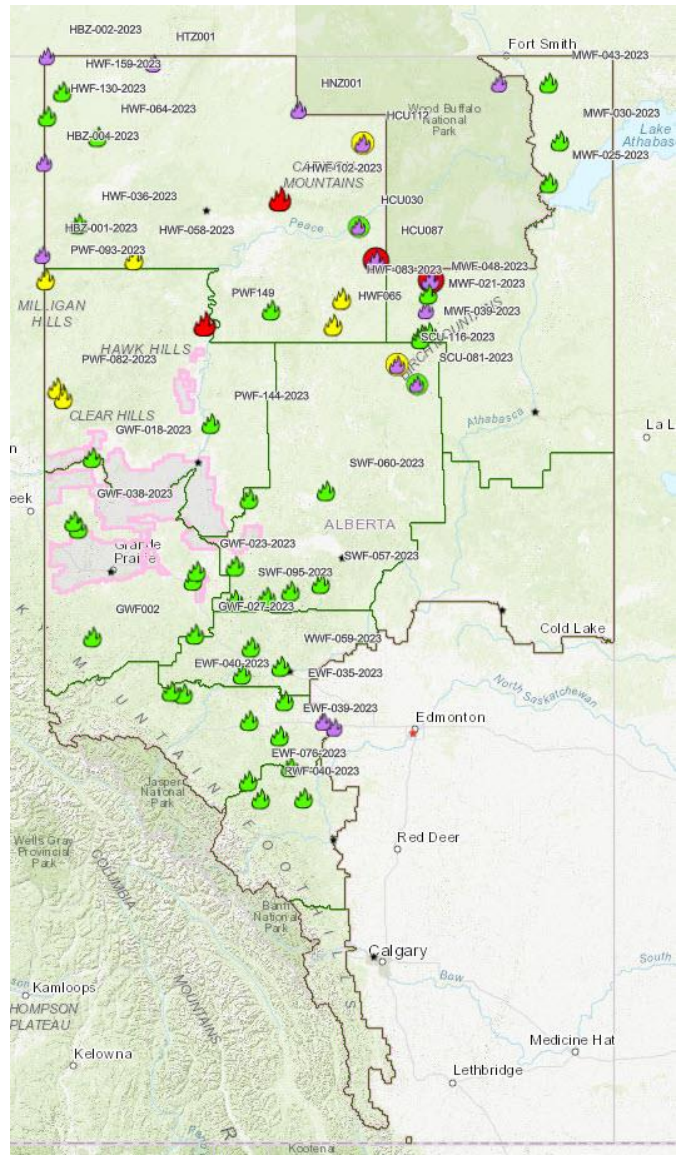

Changes to Alberta Wildfire dashboard

Mutual aid wildfires

What is a mutual aid wildfire?

A mutual aid wildfire is a wildfire outside of the Forest Protection Area and assistance is being provided by Alberta Wildfire to the lead agency. These wildfires typically start in a municipal district but become large enough that municipal firefighters may require additional resources to help support it.

Wildfires outside of the FPA that do not require support from Alberta Wildfire do not appear on the dashboard.

If Alberta Wildfire is providing assistance, the mutual aid wildfire is added to the dashboard. It is represented by a purple flame icon.

What does a purple flame mean?

Purple flames on the Alberta Wildfire dashboard represent a mutual aid wildfire, indicating that Alberta Wildfire is providing assistance. Alberta Wildfire is not the lead agency and often has limited situational awareness. The municipality in which the fire is happening will have the most accurate information.

What does the coloured circle around the flame mean?

This means a wildfire status has been assigned to a mutual aid wildfire. A red circle around the purple flame indicates that the status of the mutual aid wildfire is out of control (OC). A yellow circle around the purple flame indicates that it is being held (BH) and the green circle indicates that it is under control (UC).